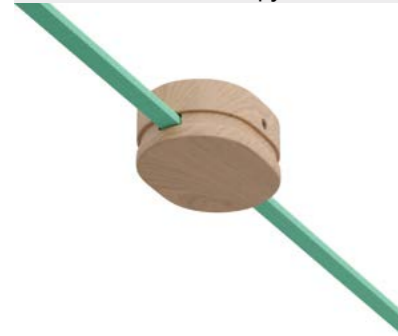

MOISTURE-PROTECTION

The rectangular section cable features an IP44 protection classification, meaning that you can also light up bathrooms and kitchens creatively using Filè!

IP44

Components

All components are wooden and 100% Italian made, you can paint, varnish or leave the wood natural to suit your needs and creative projects.

Canopy

- RLCAT02
- RLCAT03
- RLCAT01

H 70mm, Ø 80mm

Lampholder

- BLCAT02
- BLCAT03
- BLCAT01

E27, H 70mm, Ø 50mm

Oval canopy

- RLCAT12
- RLCAT13
- RLCAT11

H 40mm, L 110mm, P 80mm

Wall fairlead

- PASLCAT02
- PASLCAT03
- PASLCAT01

H 40mm, Ø 50mm

Oval canopy with central hole

- RLCAT32
- RLCAT33
- RLCAT31

H 40mm, L 110mm, P 80mm

Terminal block

Wiggle kit

The Wiggle kit has been designed to help you re-create a simple yet unusual zigzag design on your walls. The kit is available in multiple versions: choose the color of the cable and of the components to best suit your design needs. It is composed of 3m of cable, 1 round canopy, 2 lamp holders E27, 1 wall fairlead and 1 terminal block.