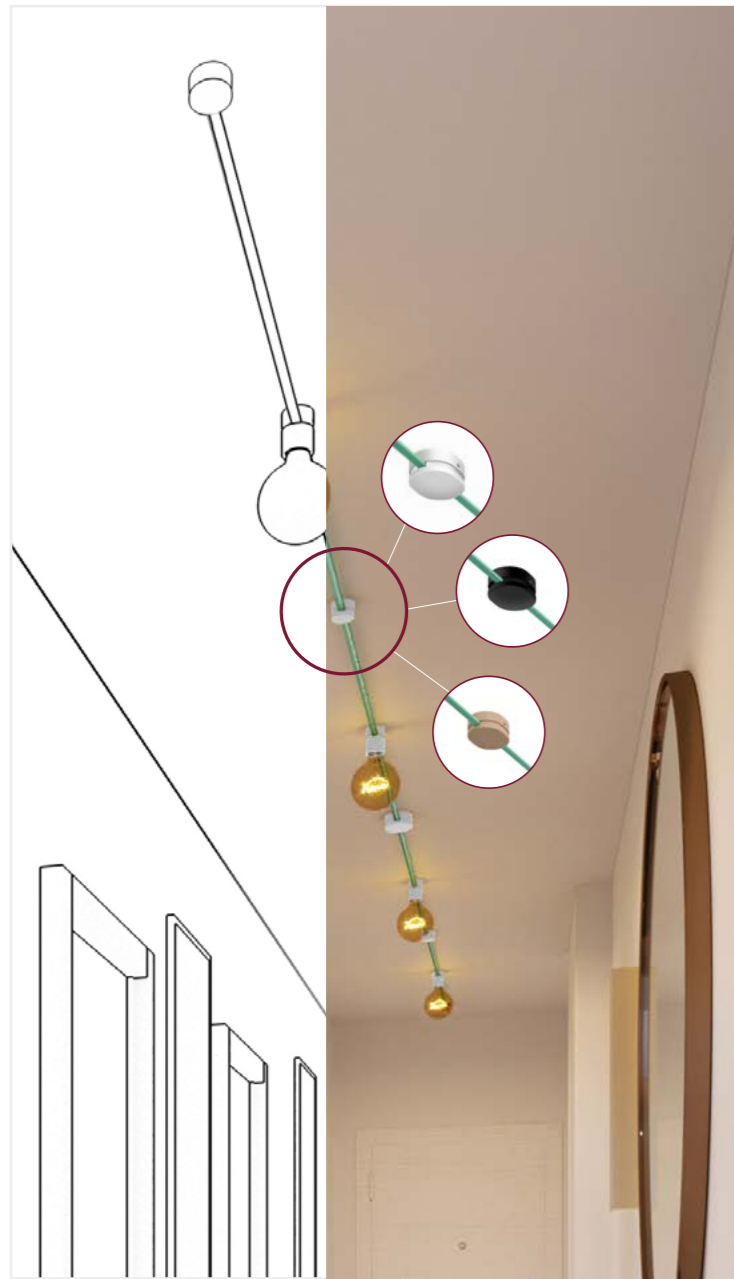

Wiggle kit

The Wiggle kit has been designed to help you re-create a simple yet unusual zigzag design on your walls. The kit is available in multiple versions: choose the color of the cable and of the components to best suit your design needs. It is composed of 3m of cable, 1 round canopy, 2 lamp holders E27, 1 wall fairlead and 1 terminal block.

Cable length: 3mt
Components included: 1 canopy, 2 lamp holders E27, 1 wall fairlead, 1 terminal block.

Linear kit

The Linear kit has been designed to help you re-create a simple design that is perfect for illuminating a hallway with lateral electrical connection. The kit is available in multiple versions: choose the color of the cable and of the components to best suit your design needs. It is composed of 5m of cable, 1 round canopy, 3 lamp holders E27, 2 wall fairleads and 1 terminal block.

Cable length: 5mt
Components included: 1 canopy, 3 lamp holders E27, 2 wall fairlead, 1 terminal block.

Symmetric kit

The Symmetric kit has been designed to help you re-create a simple design that is perfect to illuminate a hallway with central electrical connection. The kit is available in multiple versions: choose the color of the cable and of the components to best suit your design needs. It is composed of 5m of cable, 1 oval canopy, 4 lamp holders E27, 2 wall fairleads and 2 terminal block.