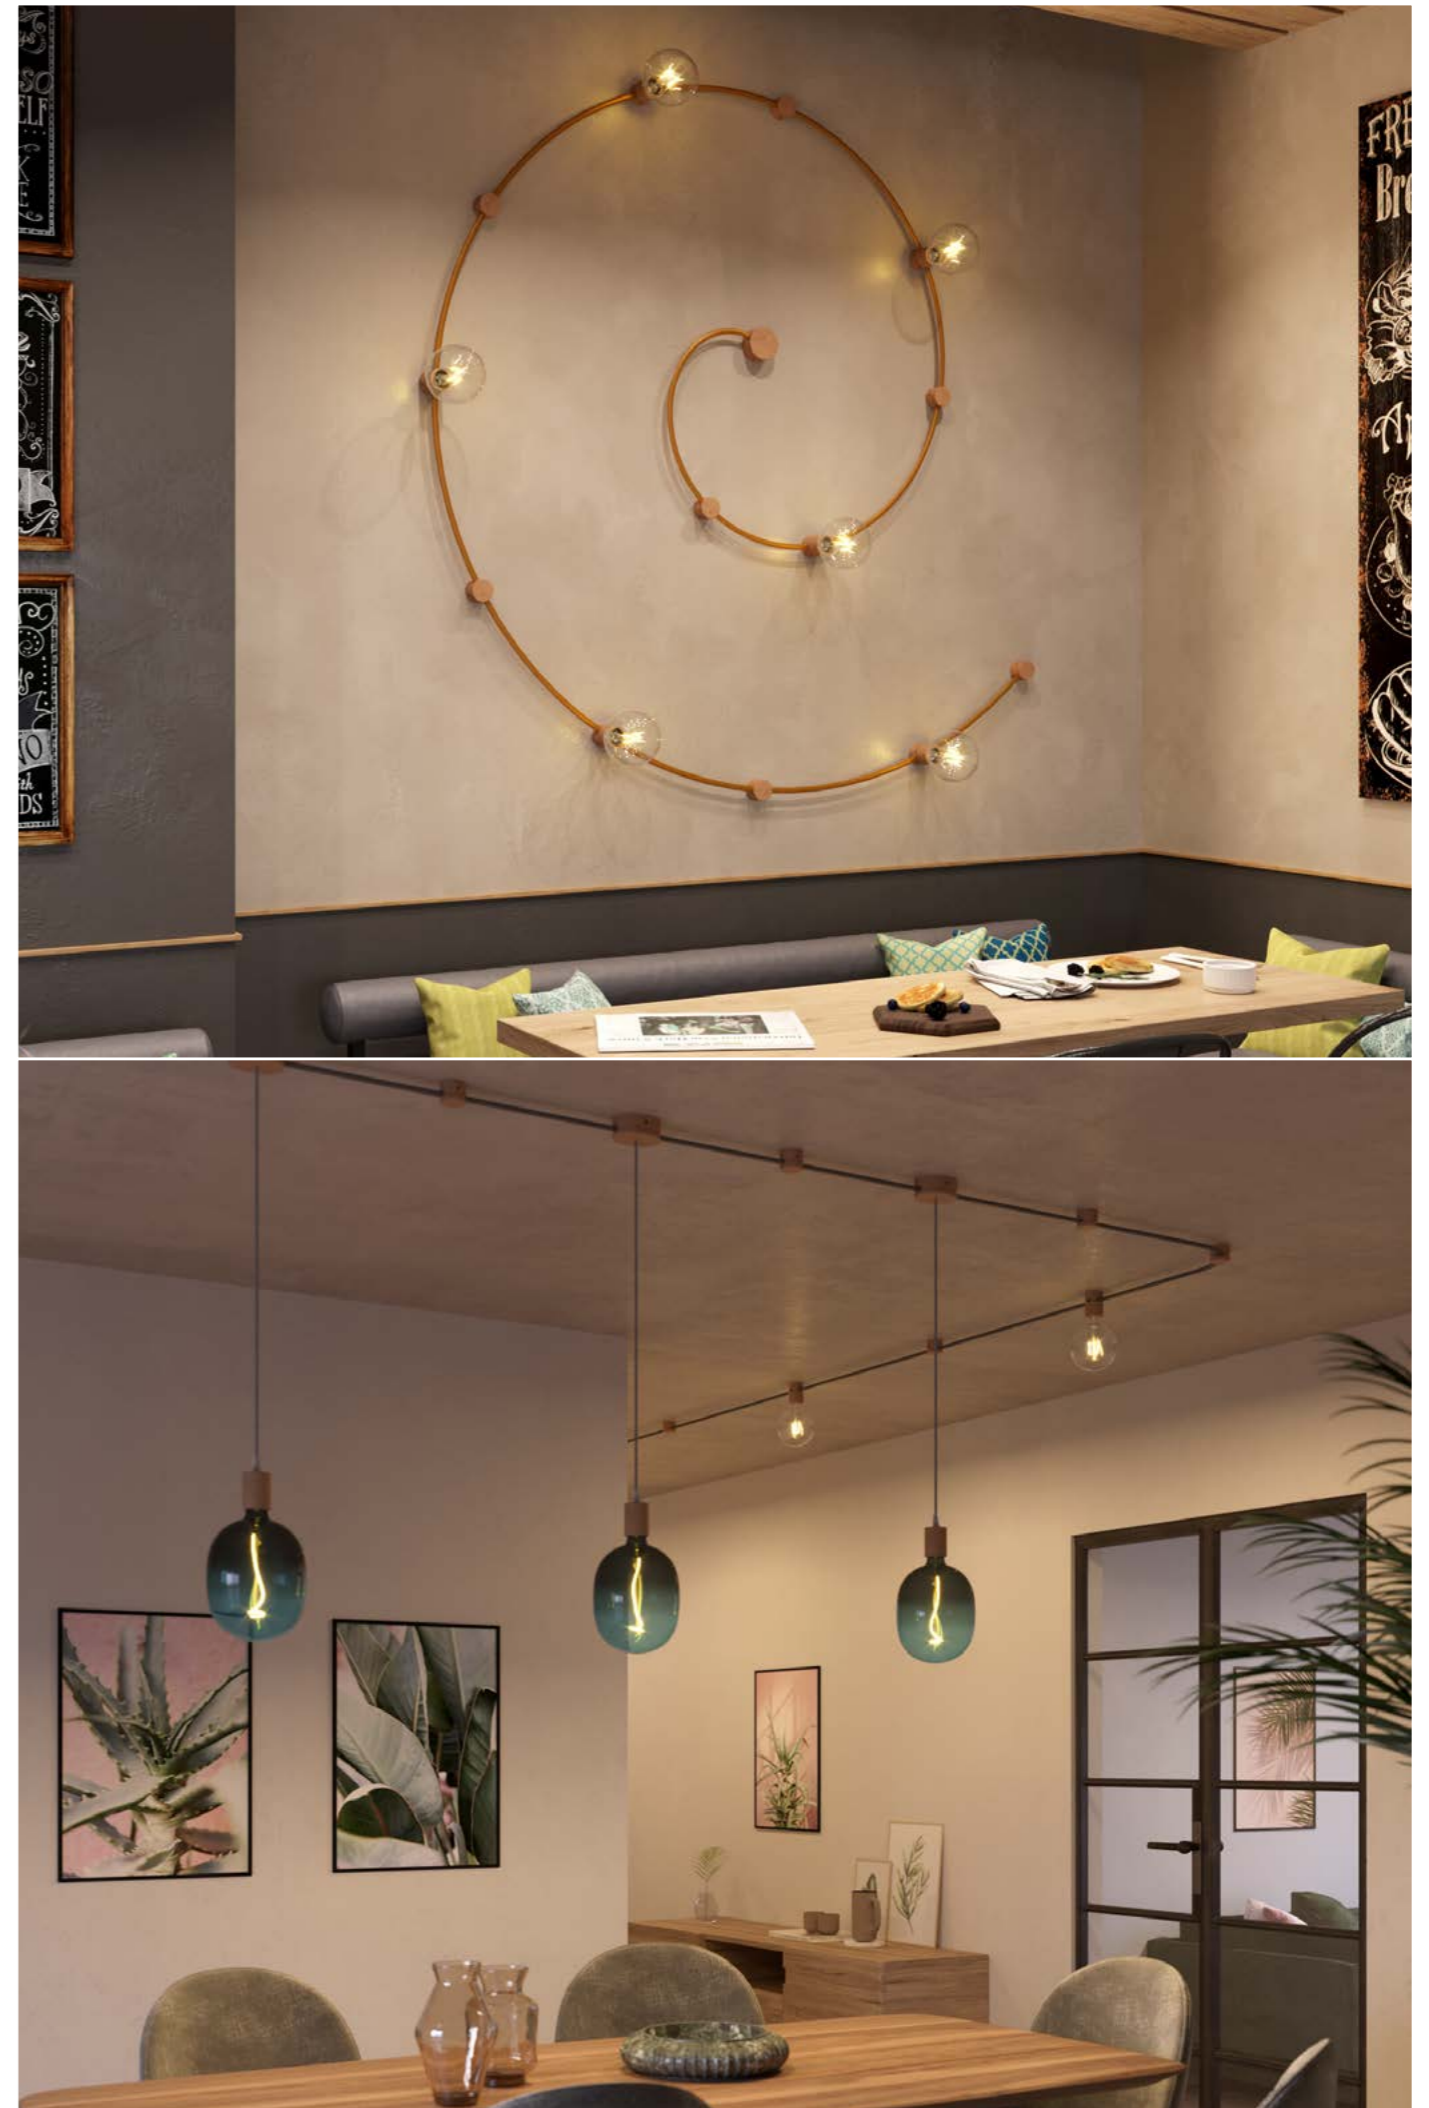

Symmetric kit

The Symmetric kit has been designed to help you re-create a simple design that is perfect to illuminate a hallway with central electrical connection. The kit is available in multiple versions: choose the color of the cable and of the components to best suit your design needs. It is composed of 5m of cable, 1 oval canopy, 4 lamp holders E27, 2 wall fairleads and 2 terminal block.

	CAT02-LIN2-CF10	CAT03-LIN2-CF10	CAT-LIN2-CF10
	CAT02-LIN2-CM10	CAT03-LIN2-CM10	CAT-LIN2-CM10
	CAT02-LIN2-CM05	CAT03-LIN2-CM05	CAT-LIN2-CM05
	CAT02-LIN2-CF15	CAT03-LIN2-CF15	CAT-LIN2-CF15
	CAT02-LIN2-CM09	CAT03-LIN2-CM09	CAT-LIN2-CM09
	CAT02-LIN2-CM16	CAT03-LIN2-CM16	CAT-LIN2-CM16
	CAT02-LIN2-CM17	CAT03-LIN2-CM17	CAT-LIN2-CM17
	CAT02-LIN2-CH69	CAT03-LIN2-CH69	CAT-LIN2-CH69
	CAT02-LIN2-CM21	CAT03-LIN2-CM21	CAT-LIN2-CM21
	CAT02-LIN2-CM22	CAT03-LIN2-CM22	CAT-LIN2-CM22
	CAT02-LIN2-CM27	CAT03-LIN2-CM27	CAT-LIN2-CM27
	CAT02-LIN2-CM02	CAT03-LIN2-CM02	CAT-LIN2-CM02
	CAT02-LIN2-CM03	CAT03-LIN2-CM03	CAT-LIN2-CM03
	CAT02-LIN2-CM04	CAT03-LIN2-CM04	CAT-LIN2-CM04
	CAT02-LIN2-CZ04	CAT03-LIN2-CZ04	CAT-LIN2-CZ04
	CAT02-LIN2-ECM39	CAT03-LIN2-ECM39	CAT-LIN2-ECM39
	CAT02-LIN2-CZ22	CAT03-LIN2-CZ22	CAT-LIN2-CZ22
	CAT02-LIN2-CN06	CAT03-LIN2-CN06	CAT-LIN2-CN06
	CAT02-LIN2-CX08	CAT03-LIN2-CX08	CAT-LIN2-CX08
	CAT02-LIN2-ECC37	CAT03-LIN2-ECC37	CAT-LIN2-ECC37

Cable length: 5mt

Components included: 1 oval canopy, 4 lamp holders E27, 2 wall fairlead, 2 terminal blocks.