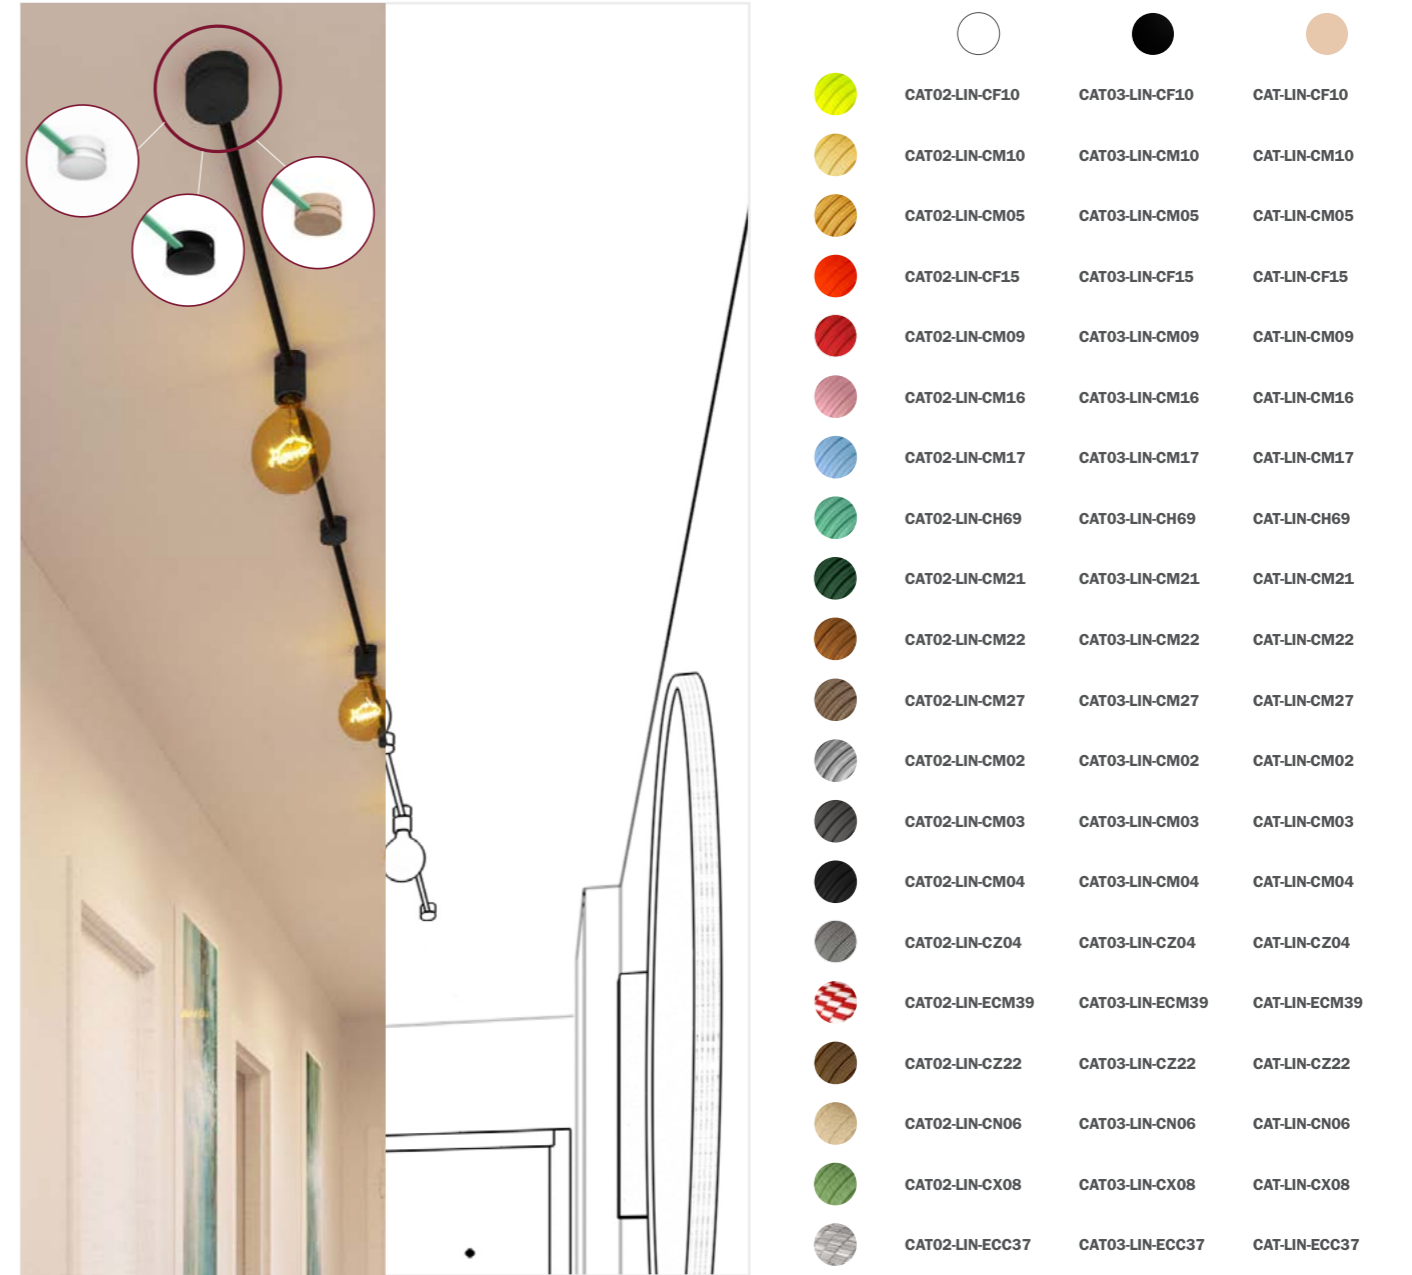

Filé System Kits

The Wiggle and the Linear kits have been designed to help you create simple yet unusual and catchy designs on your walls and ceilings without needing to make a custom project for them.

Wiggle kit

The Wiggle kit has been designed to help you re-create a simple yet unusual zigzag design on your walls. The kit is available in multiple versions: choose the color of the cable and of the components to best suit your design needs. It is composed of 3m of cable, 1 round canopy, 2 lamp holders E27, 1 wall fairlead and 1 terminal block.

Cable length: 3mt
Components included: 1 canopy, 2 lamp holders E27, 1 wall fairlead, 1 terminal block.

Linear kit

The Linear kit has been designed to help you re-create a simple design that is perfect for illuminating a hallway with lateral electrical connection. The kit is available in multiple versions: choose the color of the cable and of the components to best suit your design needs. It is composed of 5m of cable, 1 round canopy, 3 lamp holders E27, 2 wall fairleads and 1 terminal block.