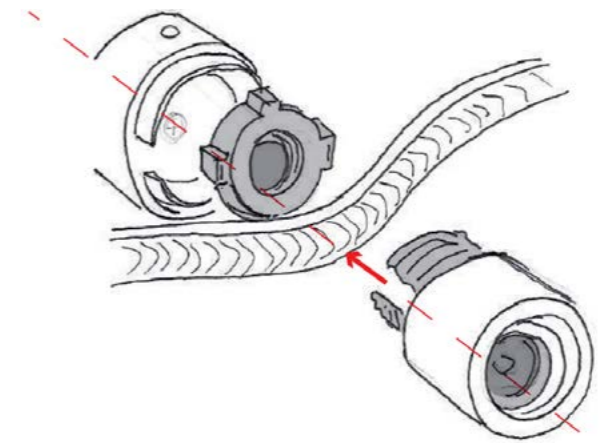

MADE IN ITALY.

IP44

FILÈ SYSTEM

EASY

Create an impressive lighting installation in just a few steps. Filè lets you forget about the difficulty and effort of wiring up a lamp holder!

CUSTOMISABLE

Create designs on the walls and ceilings using electrical cables available in more than 20 colors and Made in Italy wooden components. Create effective lighting, tailored to your lighting and design requirements.

MOISTURE-PROTECTION

The rectangular section cable features an IP44 protection classification, meaning that you can also light up bathrooms and kitchens creatively using Filè!

IP44

Components

All components are wooden and 100% Italian made, you can paint, varnish or leave the wood natural to suit your needs and creative projects.

Specifications:

H05RNH2-F 300/500VAC Rectangular flat shaped 2x1,5mm² cable

Standard reference: EN 50525-2-82 and IEC 60245.

The cable is sold by the meter, multiple orders will be delivered in one piece up to a maximum of 25 meters in length.