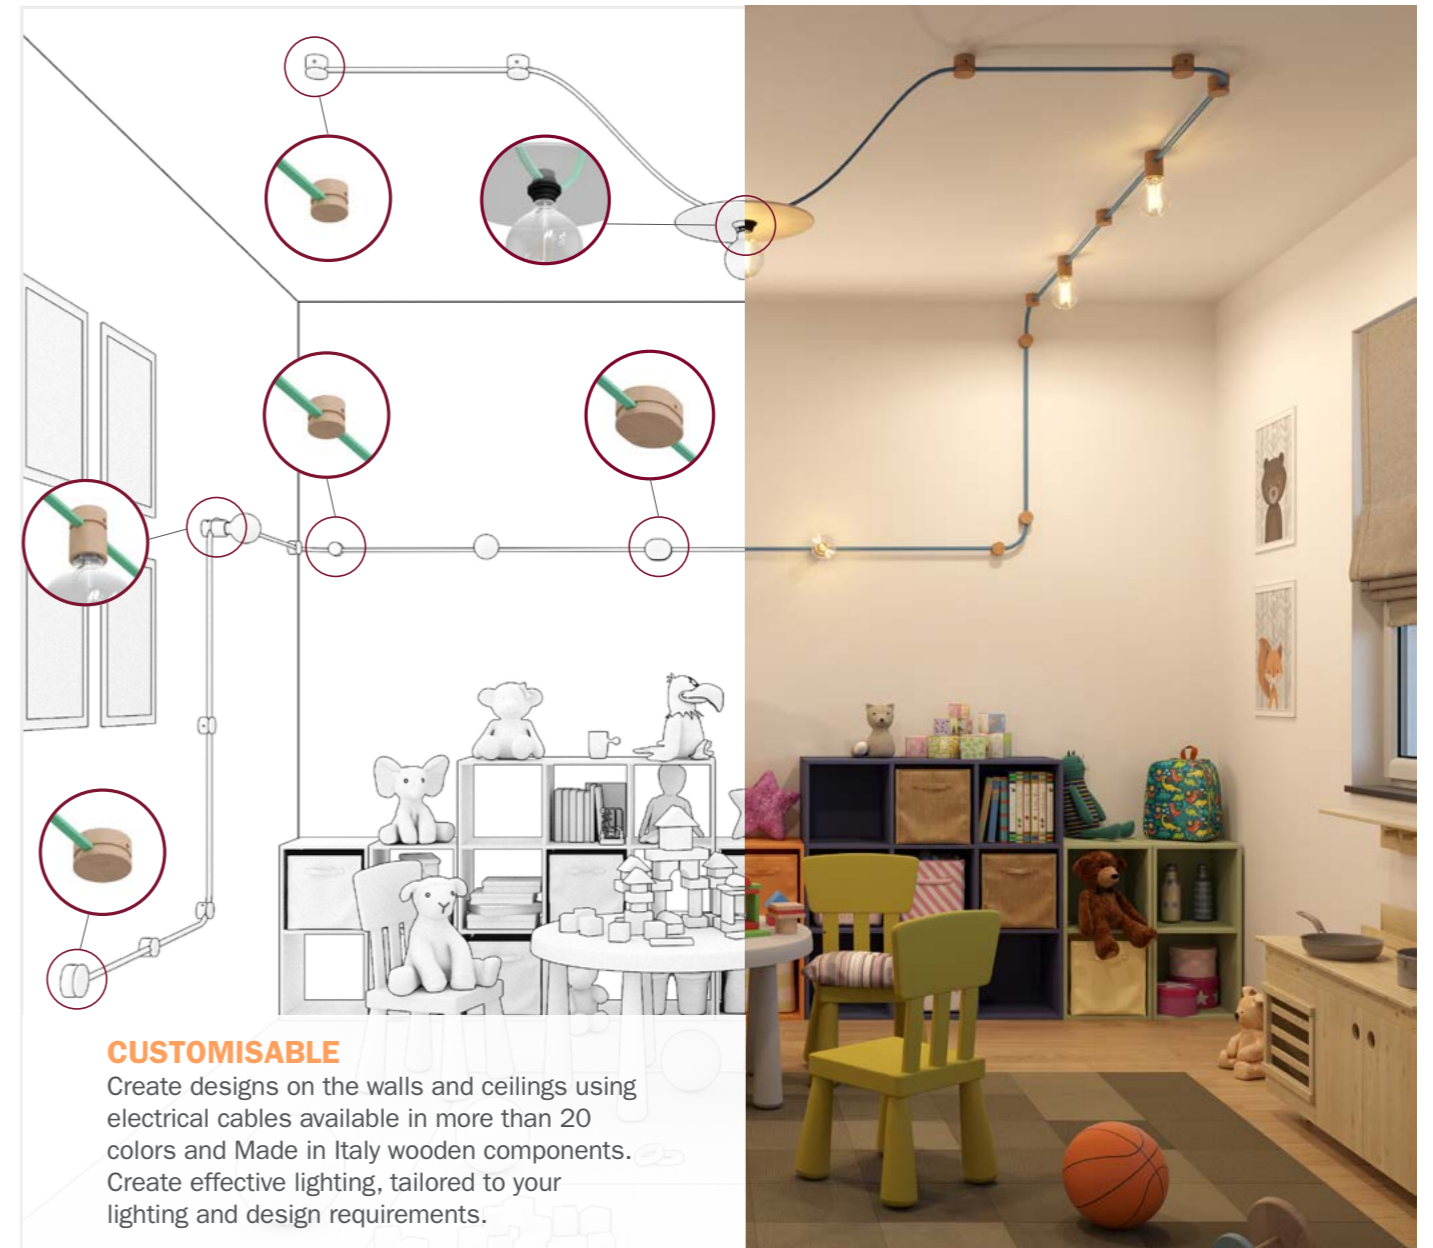

ca creative
cables

FILE SYSTEM

Decorate and light up your walls with the FILÈ SYSTEM.

Filè is the Creative-Cables system designed to create wonderful wall or ceiling lighting solutions! Rectangular section cables covered in magnificent colours, high-quality wooden components Made in Italy: with Filè you can build a customized and 100% Creative lighting solution!

MADE IN ITALY.

IP44

FILÈ SYSTEM

EASY

Create an impressive lighting installation in just a few steps. Filè lets you forget about the difficulty and effort of wiring up a lamp holder!

CUSTOMISABLE

Create designs on the walls and ceilings using electrical cables available in more than 20 colors and Made in Italy wooden components. Create effective lighting, tailored to your lighting and design requirements.