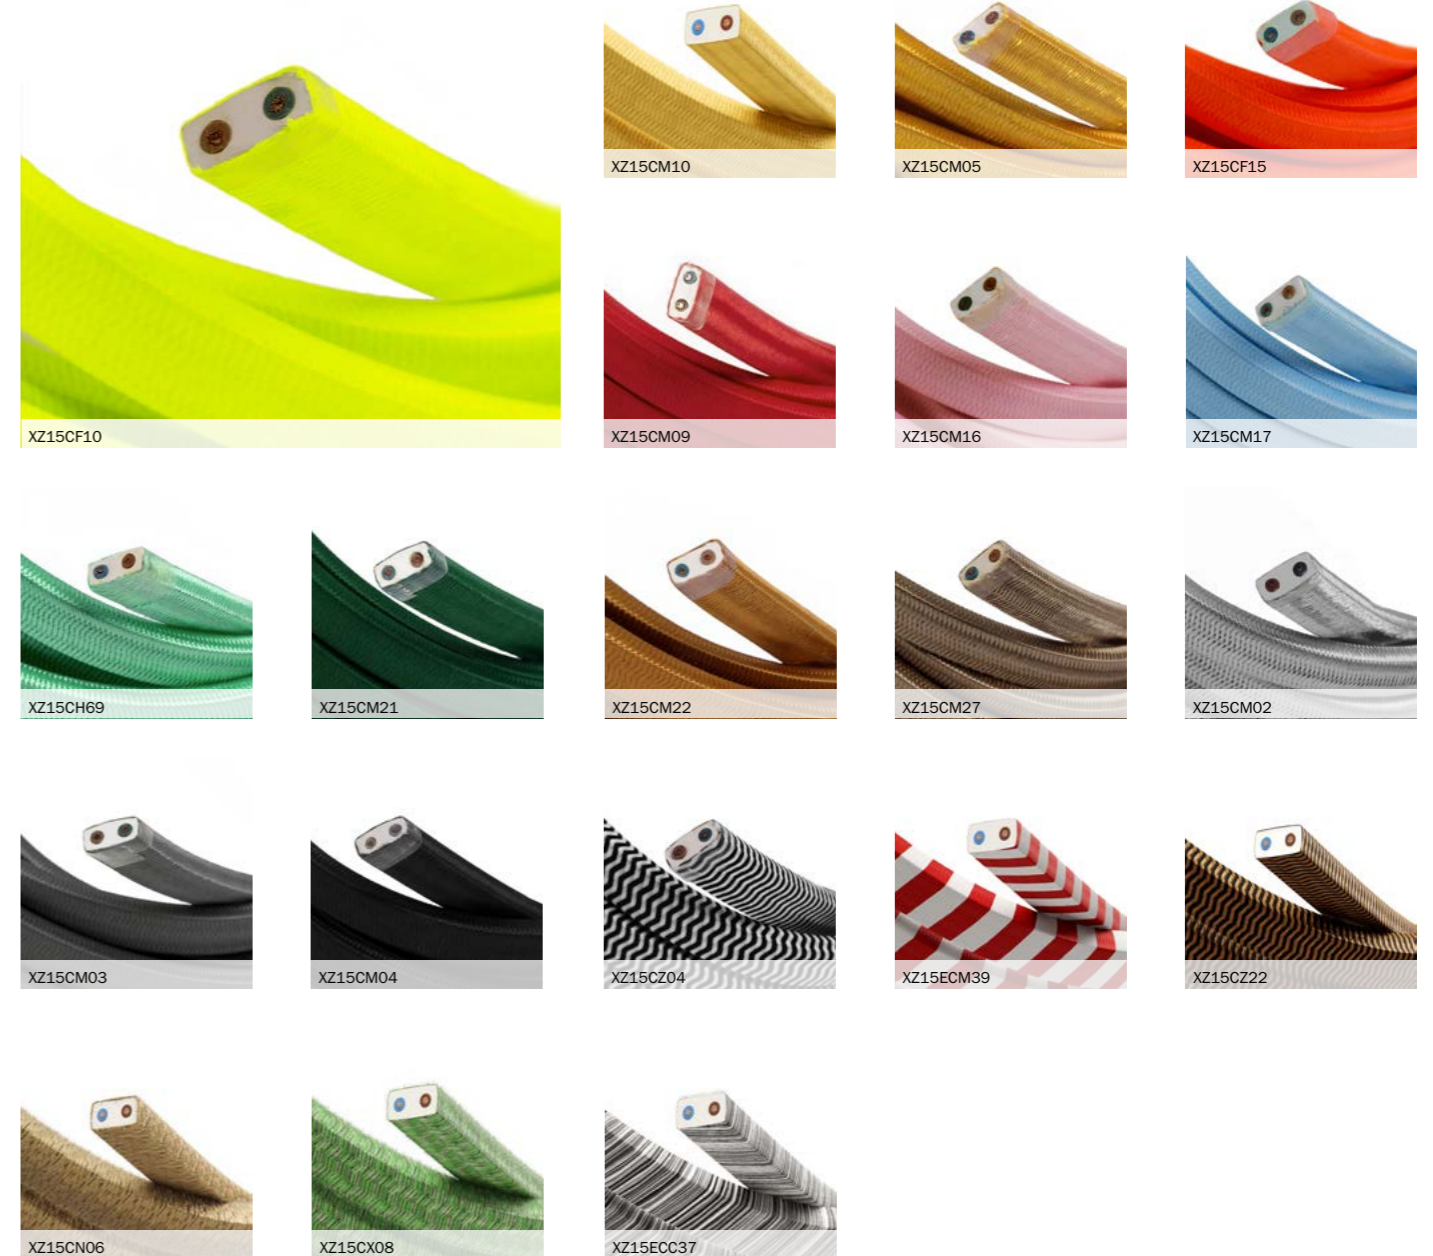

Components

All components are wooden and 100% Italian made, you can paint, varnish or leave the wood natural to suit your needs and creative projects.

Canopy

- ☐ RLCAT02
- ☐ RLCAT03
- ☐ RLCAT01

H 70mm, Ø 80mm

Lampholder

- ☐ BLCAT02
- ☐ BLCAT03
- ☐ BLCAT01

E27, H 70mm, Ø 50mm

Oval canopy

- ☐ RLCAT12
- ☐ RLCAT13
- ☐ RLCAT11

H 40mm, L 110mm, P 80mm

Wall fairlead

- ☐ PASLCAT02
- ☐ PASLCAT03
- ☐ PASLCAT01

H 40mm, Ø 50mm

Oval canopy with central hole

- ☐ RLCAT32
- ☐ RLCAT33
- ☐ RLCAT31

H 40mm, L 110mm, P 80mm

Terminal block

- ☐ TLCAT02
- ☐ TLCAT03
- ☐ TLCAT01

H 40mm, Ø 50mm

Fermaluce

- ☐ RLCAT32SPOT
- ☐ RLCAT33SPOT

Lampholder for lampshades

- ☐ RLCAT33SPOT

E27

Flat cables

Specifications:

H05RNH2-F 300/500VAC Rectangular flat shaped 2x1,5mm² cable

Standard reference: EN 50525-2-82 and IEC 60245.

The cable is sold by the meter, multiple orders will be delivered in one piece up to a maximum of 25 meters in length.