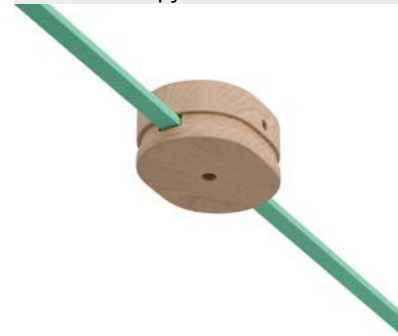

Canopy

- RLCAT02
- RLCAT03
- RLCAT01

H 70mm, Ø 80mm

Lampholder

- BLCAT02
- BLCAT03
- BLCAT01

E27, H 70mm, Ø 50mm

Oval canopy

- RLCAT12
- RLCAT13
- RLCAT11

H 40mm, L 110mm, P 80mm

Wall fairlead

- PASLCAT02
- PASLCAT03
- PASLCAT01

H 40mm, Ø 50mm

Oval canopy with central hole

- RLCAT32
- RLCAT33
- RLCAT31

H 40mm, L 110mm, P 80mm

Terminal block

- TLCAT02
- TLCAT03
- TLCAT01

H 40mm, Ø 50mm

Fermaluce

- RLCAT32SPOT
- RLCAT33SPOT

Lampholder for lampshades

- RLCAT33SPOT

E27

Flat cables

Wiggle kit

The Wiggle kit has been designed to help you re-create a simple yet unusual zigzag design on your walls. The kit is available in multiple versions: choose the color of the cable and of the components to best suit your design needs. It is composed of 3m of cable, 1 round canopy, 2 lamp holders E27, 1 wall fairlead and 1 terminal block.