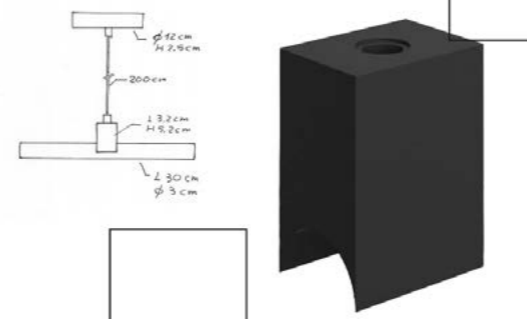

creative
cables

S14 SYSTEM

S14 SYSTEM

REVOLUTIONARY

A large illuminating surface, with reduced glare and a minimal and elegant aesthetic: tube bulbs are unique, and the S14 system finally allows you to suspend them by cable!

Our range of S14d fitting lamp holders enable the infinite potential of linear bulbs. Thanks to Syntax, designed by RLON, tube bulbs can now be displayed in all their majesty hanging directly both from walls or ceilings. Light enthusiasts finally have the possibility to stage tube bulbs in before unseen ways: just plug them to this minimal functional socket and let them shine. This socket can be connected to any round or twisted cable from our range with a strain relief and paired with our metal extension pipes.