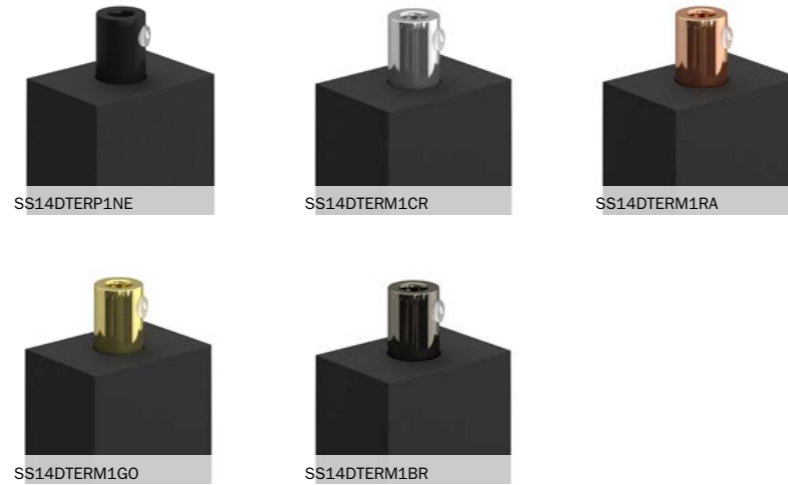

Create unique lighting solutions with S14 SYSTEM.

S14 is the Creative-Cables system that allows anyone to create spectacular lighting solutions using a piece of lighting history: tube bulbs.

Lamp holders

Our range of S14d fitting lamp holders enable the infinite potential of linear bulbs. Thanks to Syntax, designed by RLON, tube bulbs can now be displayed in all their majesty hanging directly both from walls or ceilings. Light enthusiasts finally have the possibility to stage tube bulbs in before unseen ways: just plug them to this minimal functional socket and let them shine. This socket can be connected to any round or twisted cable from our range with a strain relief and paired with our metal extension pipes.

SYNTAX_S14D

Bulbs

The S14d lamp holders can be matched with a wide range of linear bulbs. Transparent, gold, smoky grey and opal finishes are available in 3 different lengths: small, medium and large. All the bulbs are dimmable.