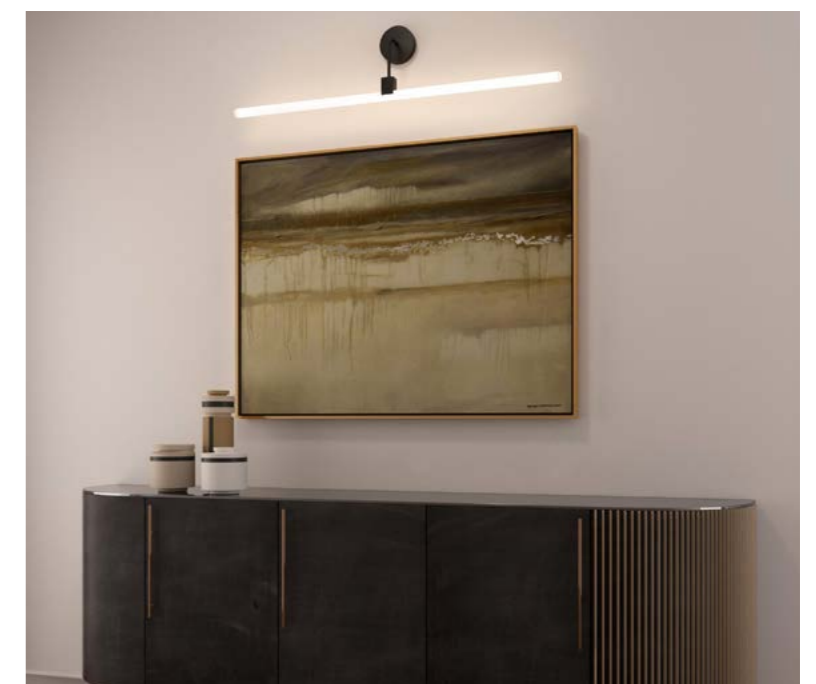

Our range of S14d fitting lamp holders enable the infinite potential of linear bulbs. Thanks to Syntax, designed by RLON, tube bulbs can now be displayed in all their majesty hanging directly both from walls or ceilings. Light enthusiasts finally have the possibility to stage tube bulbs in before unseen ways: just plug them to this minimal functional socket and let them shine. This socket can be connected to any round or twisted cable from our range with a strain relief and paired with our metal extension pipes.

SYNTAX_S14D

Bulbs

The S14d lamp holders can be matched with a wide range of linear bulbs. Transparent, gold, smoky grey and opal finishes are available in 3 different lengths: small, medium and large. All the bulbs are dimmable.

	300mm	500mm	1000mm
	SEG50182 8 W - 300 Lm	SEG50186 12 W - 440 Lm	SEG50192 13 W - 720 Lm
	SEG50183 8 W - 350 Lm	SEG50187 12 W - 500 Lm	SEG50194 13 W - 720 Lm
	SEG50184 8 W - 100 Lm	SEG50188 12 W - 240 Lm	SEG50195 13 W - 350 Lm
	SEG50181 8 W - 350 Lm	SEG50185 12 W - 560 Lm	SEG50190 13 W - 720 Lm

S14 lamps

The elegance and design of these lamps create a sophisticated atmosphere. The pendant version is ideal for minimal yet functional lighting along corridors or in large open spaces. Alternatively, wall lamps provide functional and decorative illumination, such as above a mirror or picture. S14 Lamps can be purchased with or without a bulb.