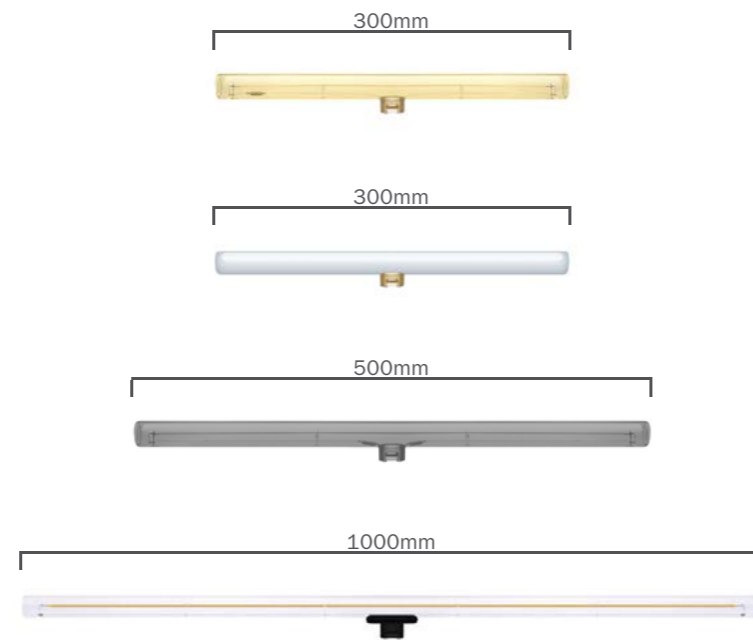

Our range of S14d fitting lamp holders enable the infinite potential of linear bulbs. Thanks to Syntax, designed by RLON, tube bulbs can now be displayed in all their majesty hanging directly both from walls or ceilings. Light enthusiasts finally have the possibility to stage tube bulbs in before unseen ways: just plug them to this minimal functional socket and let them shine. This socket can be connected to any round or twisted cable from our range with a strain relief and paired with our metal extension pipes.

SYNTAX_S14D

Bulbs

The S14d lamp holders can be matched with a wide range of linear bulbs. Transparent, gold, smoky grey and opal finishes are available in 3 different lengths: small, medium and large. All the bulbs are dimmable.

	300mm	500mm	1000mm
	SEG50182 8 W - 300 Lm	SEG50186 12 W - 440 Lm	SEG50192 13 W - 720 Lm
	SEG50183 8 W - 350 Lm	SEG50187 12 W - 500 Lm	SEG50194 13 W - 720 Lm
	SEG50184 8 W - 100 Lm	SEG50188 12 W - 240 Lm	SEG50195 13 W - 350 Lm
	SEG50181 8 W - 350 Lm	SEG50185 12 W - 560 Lm	SEG50190 13 W - 720 Lm