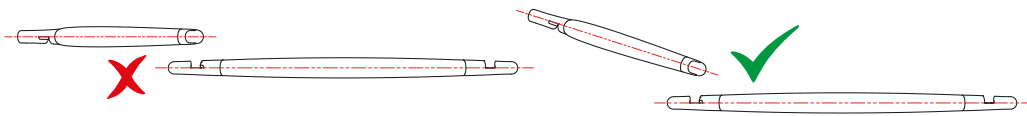

Art CGR40...
Art CGR60...
Art CGQ36...
Art CGQ48...

TUTORIAL

**creative
cables**

Creative-Cables S.p.A.
Lungo Dora Colletta 113/9 - 10153 Torino - Italy

cage square

36 / 48

cage round

40 / 60