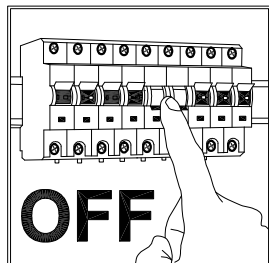

FILE SYSTEM E

220 - 240V

ca creative cables

1

2

3

4

5