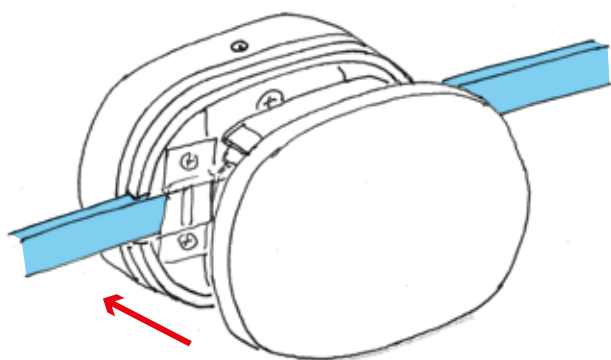

FILE SYSTEM E

220 - 240V

ca creative cables

1

2

3

4

5

6

7